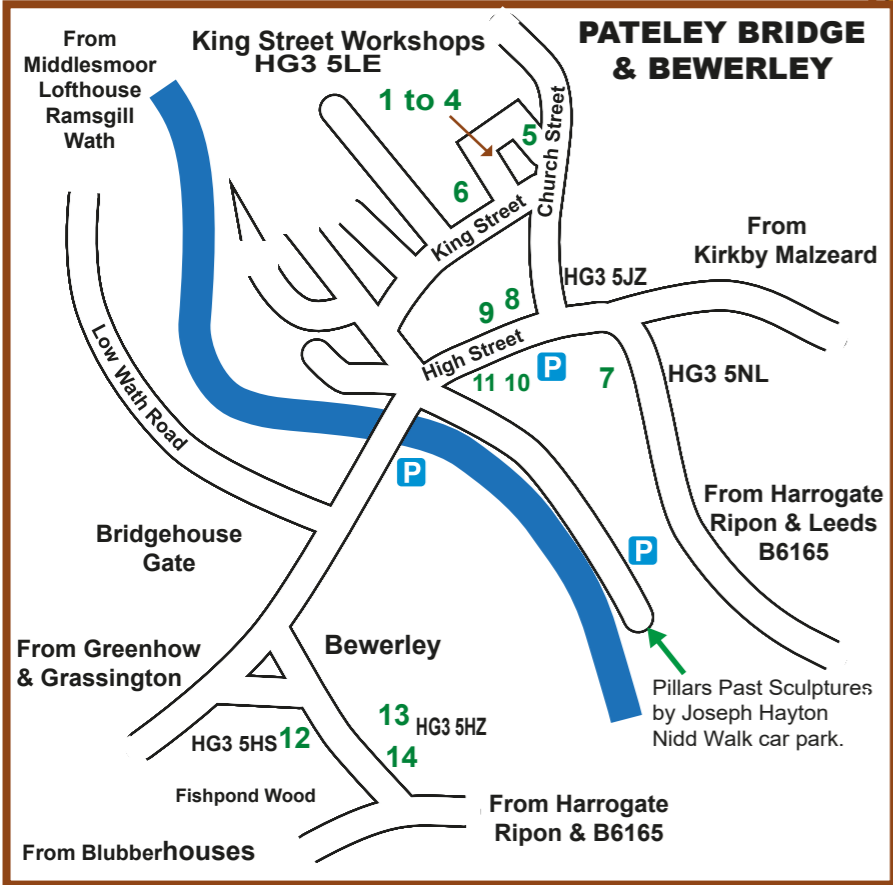

NiddArt Trail 2019

Join us on the Nidd Art Trail for a wealth of natural beauty and inspired art and craft making in Nidderdale, an Area of Outstanding Natural Beauty.

Find out More
From venue details and from the artists' own websites

Supporters
Nidderdale Herald & sister publications
Nidderdale Plus
Local Shopkeepers
Source Roundabout

Organisers
Nidderdale Art Trail
www.niddart.org.uk
niddarttrail@gmail.com
Ann Kent 01423 780495
ann.kent848@btinternet.com
Charles Mellor 07814 975992
charlesmellor@gmail.com
Penny Riley-Smith
pennyrileysmith@outlook.com
and other volunteers
The organisers cannot accept responsibility for any changes to the programme