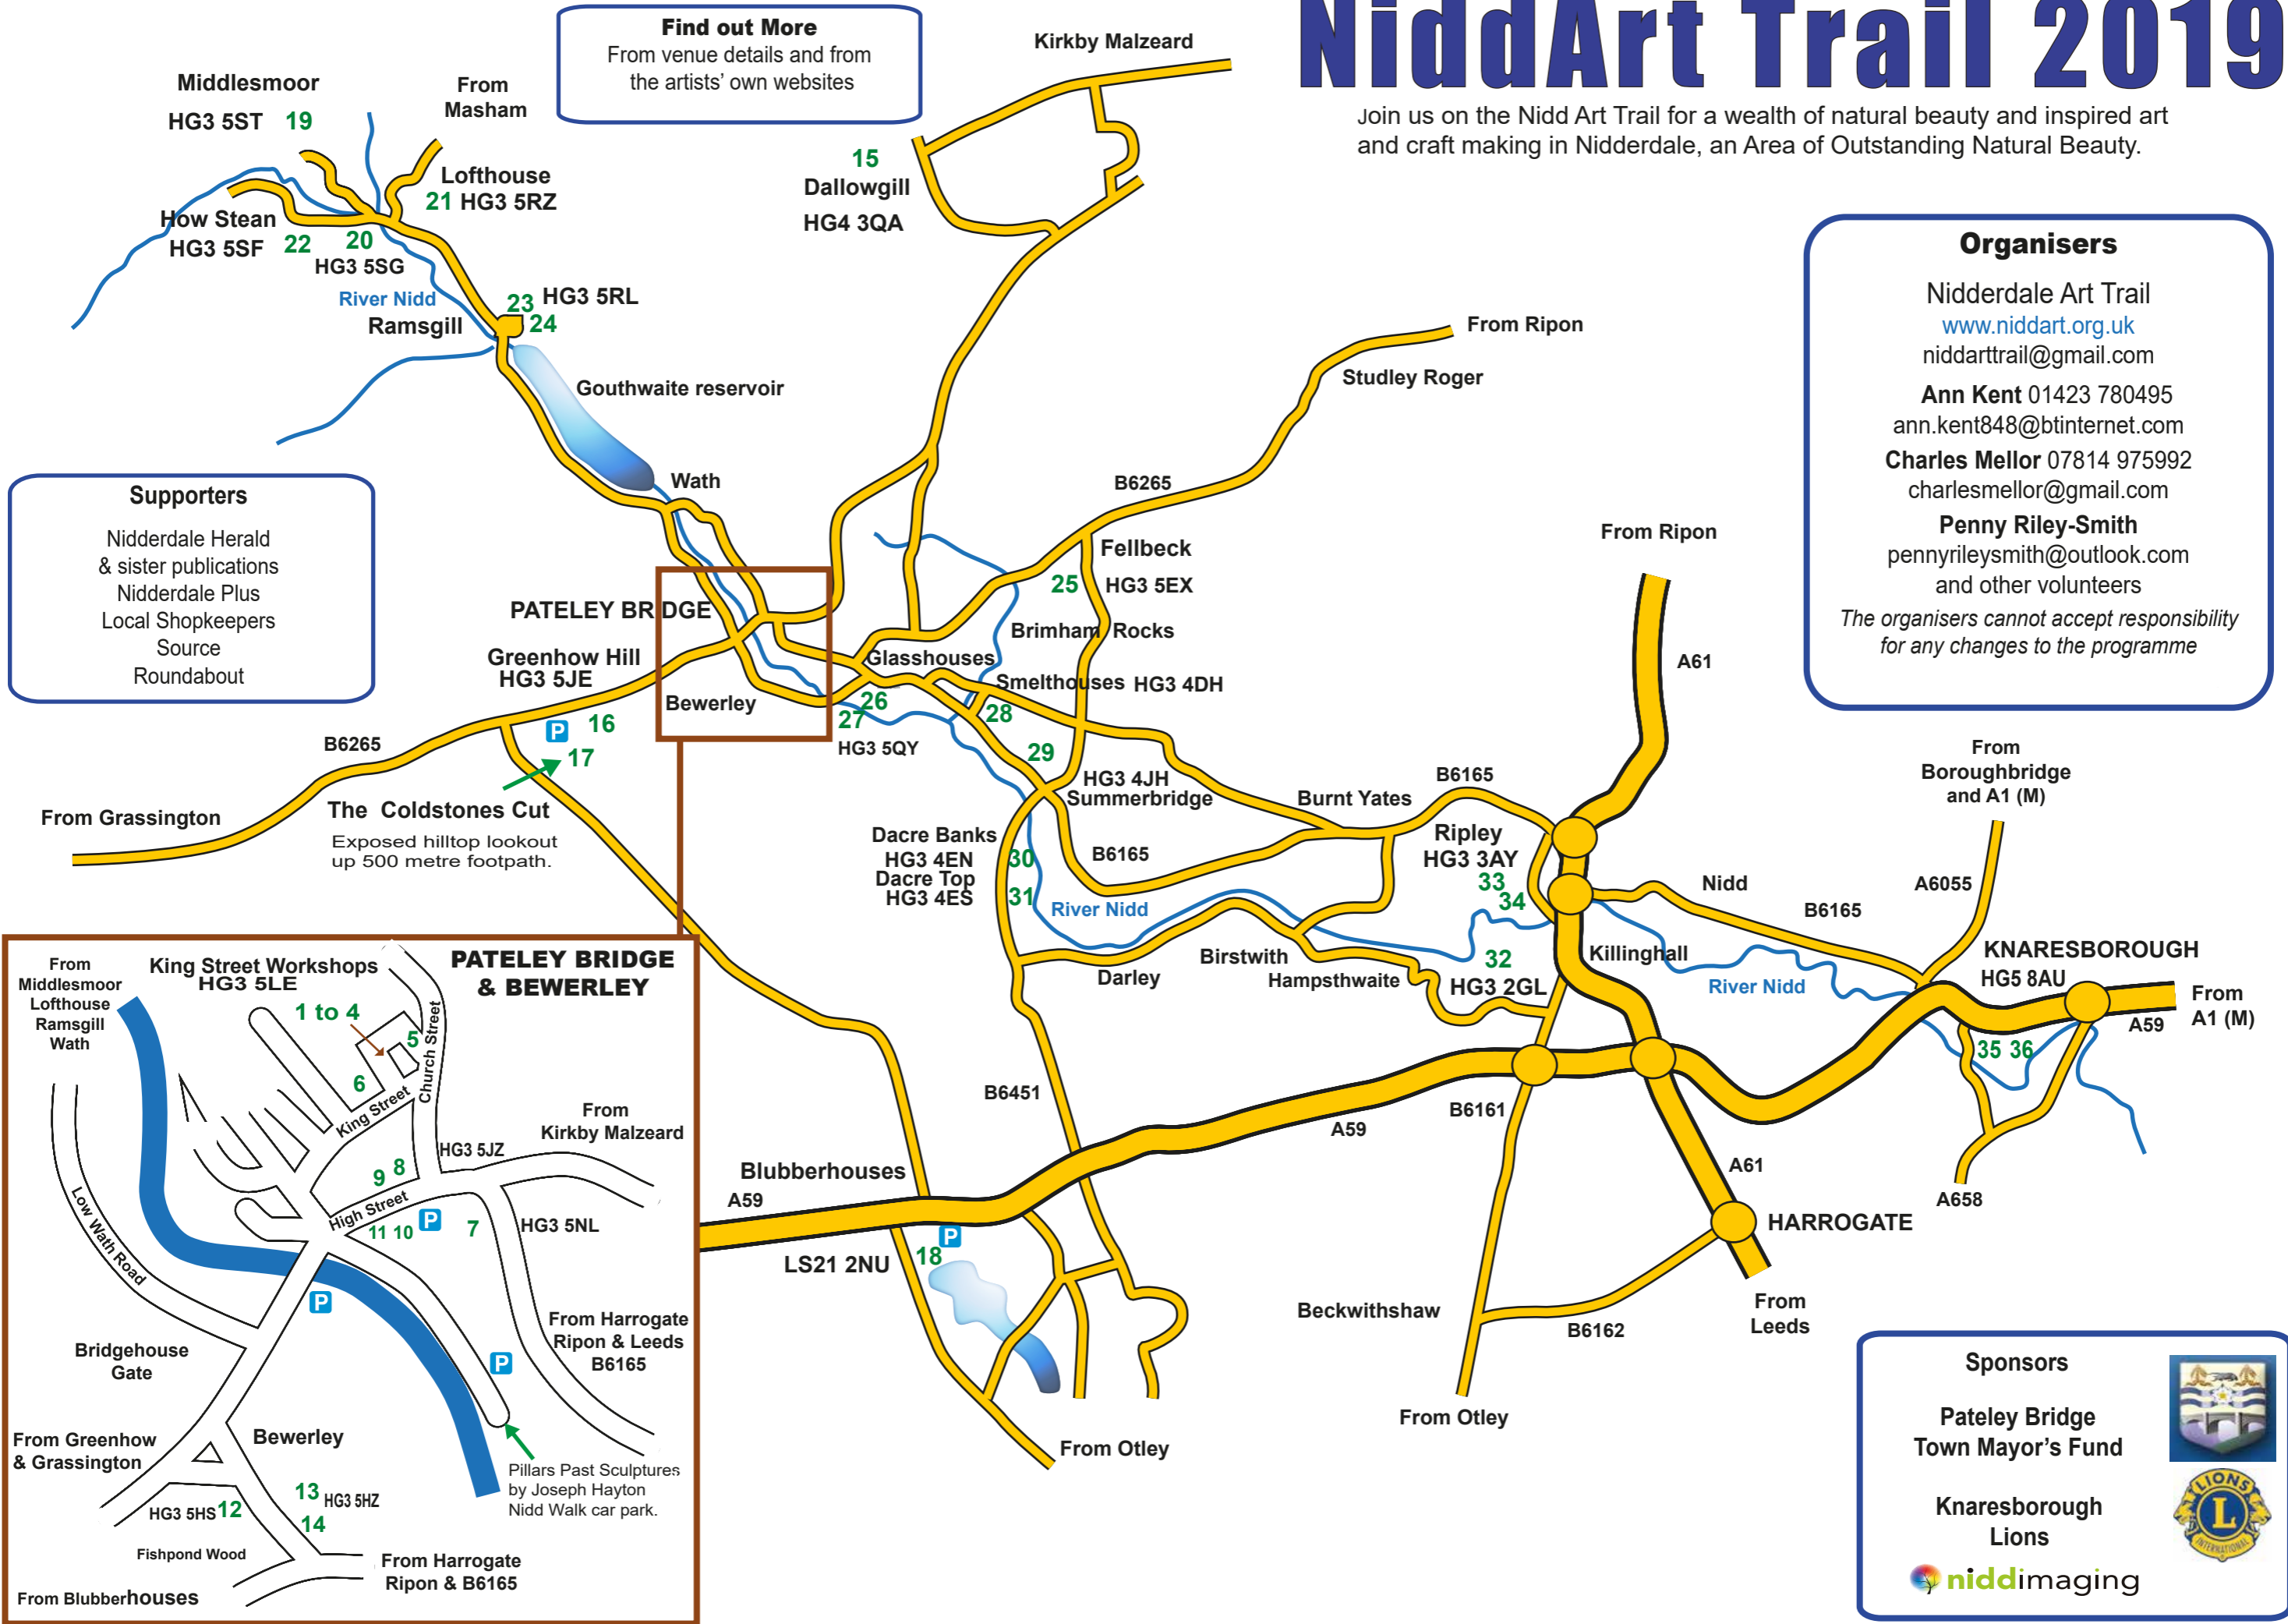

NiddArt Trail 2019

Join us on the Nidd Art Trail for a wealth of natural beauty and inspired art and craft making in Nidderdale, an Area of Outstanding Natural Beauty.

Find out More
From venue details and from the artists' own websites

Supporters
Nidderdale Herald & sister publications
Nidderdale Plus
Local Shopkeepers
Source Roundabout

Organisers
Nidderdale Art Trail
www.niddart.org.uk
niddarttrail@gmail.com
Ann Kent 01423 780495
ann.kent848@btinternet.com
Charles Mellor 07814 975992
charlesmellor@gmail.com
Penny Riley-Smith
pennyrileysmith@outlook.com
and other volunteers
The organisers cannot accept responsibility for any changes to the programme

Sponsors

Pateley Bridge Town Mayor's Fund

Knaresborough Lions

niddimaging